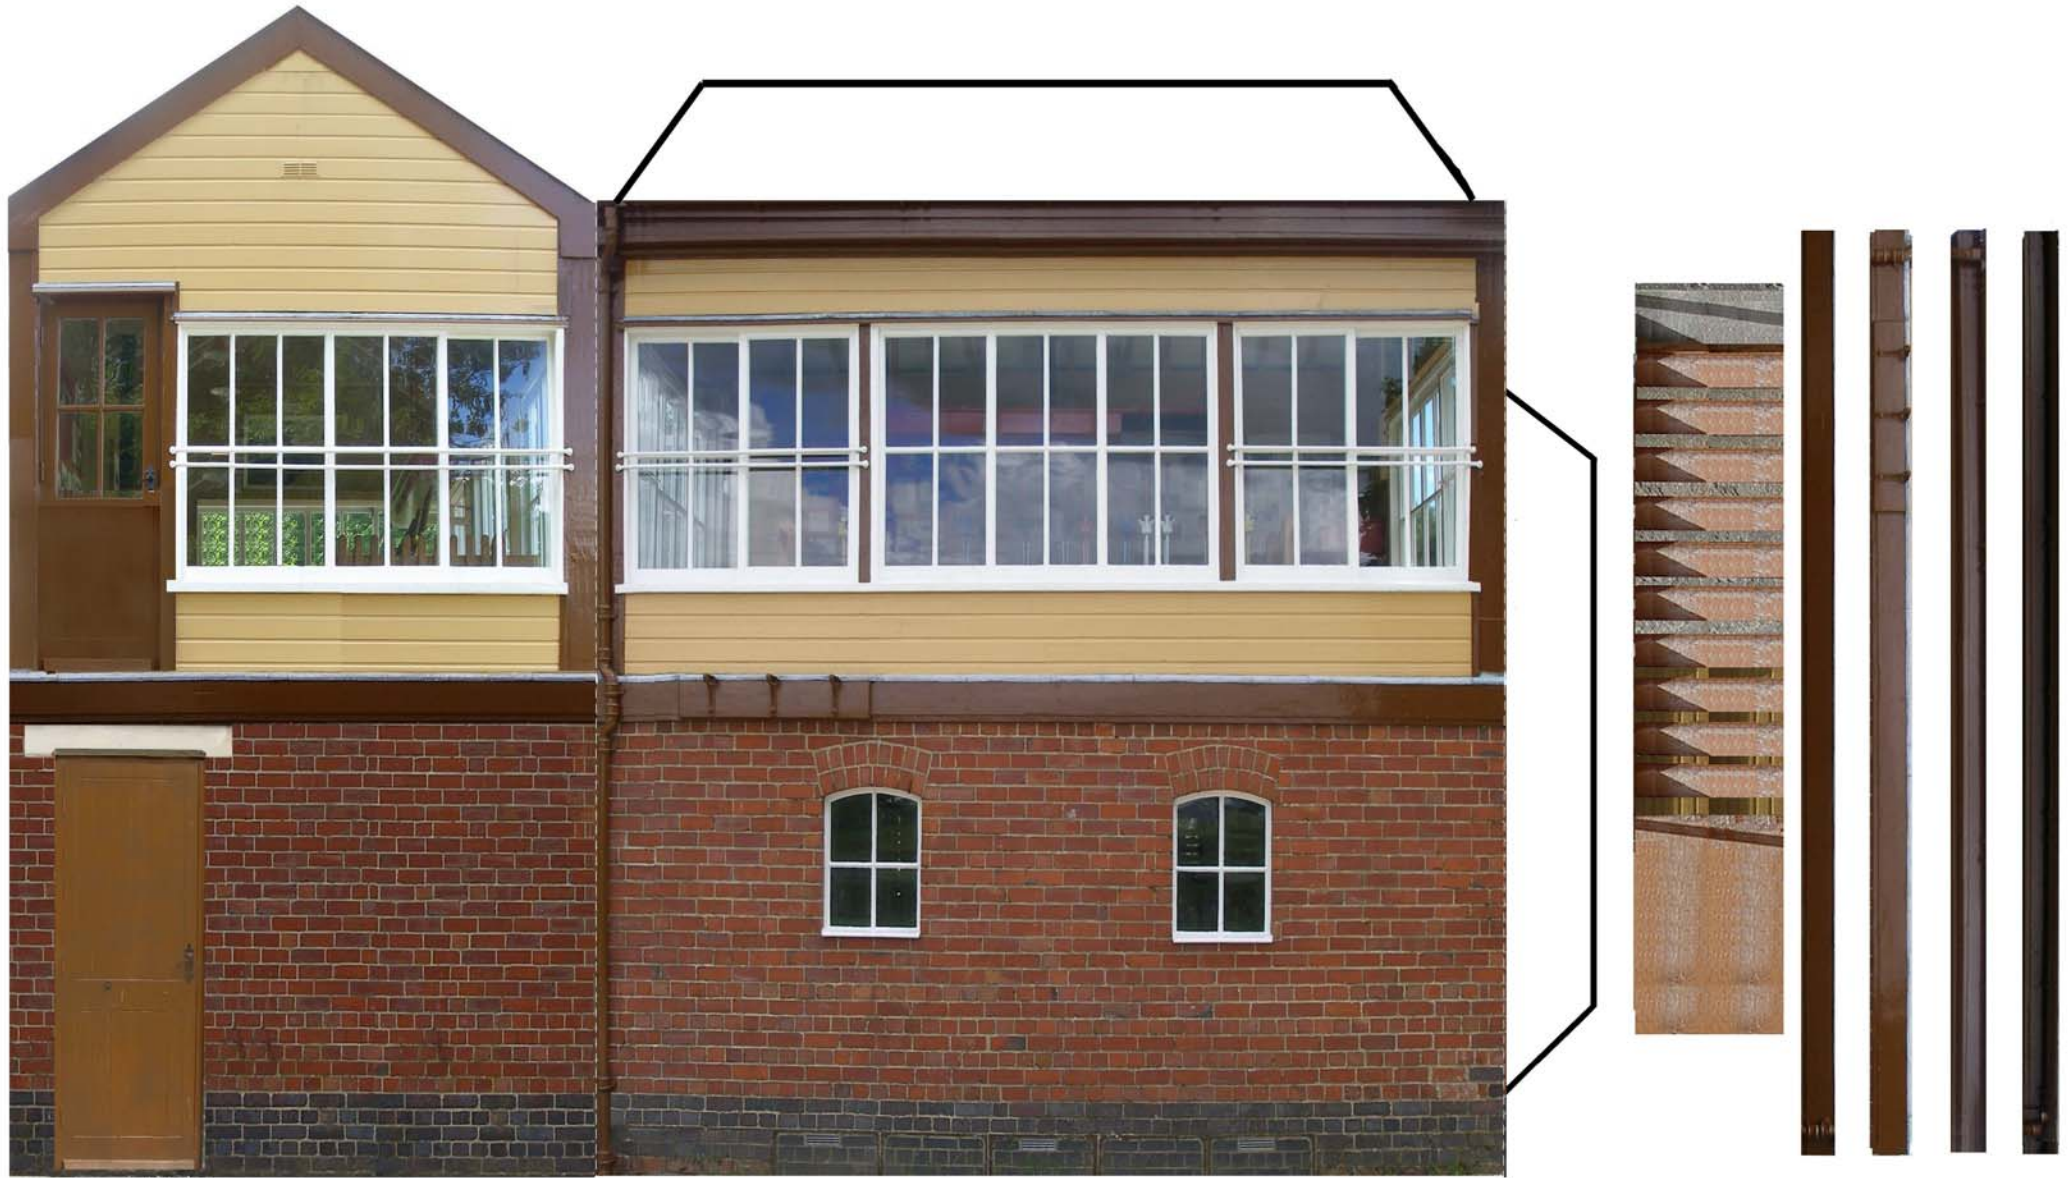

Free Download from www.Hall-Royd-Junction.co.uk
© J K Wallace 2014 All rights reserved; for personal use only
Chiltern Modelling Services, P&A House, Alma Road, Chesham, Bucks. HP5 3HB, UK

Hartington Signal Box (L&NWR) 7mm scale Sheet 2