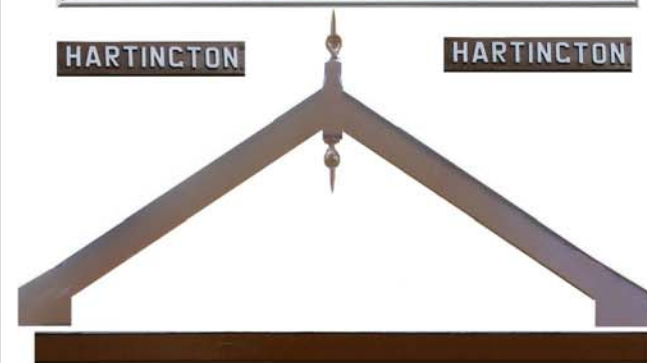

HARTINGTON

HARTINGTON