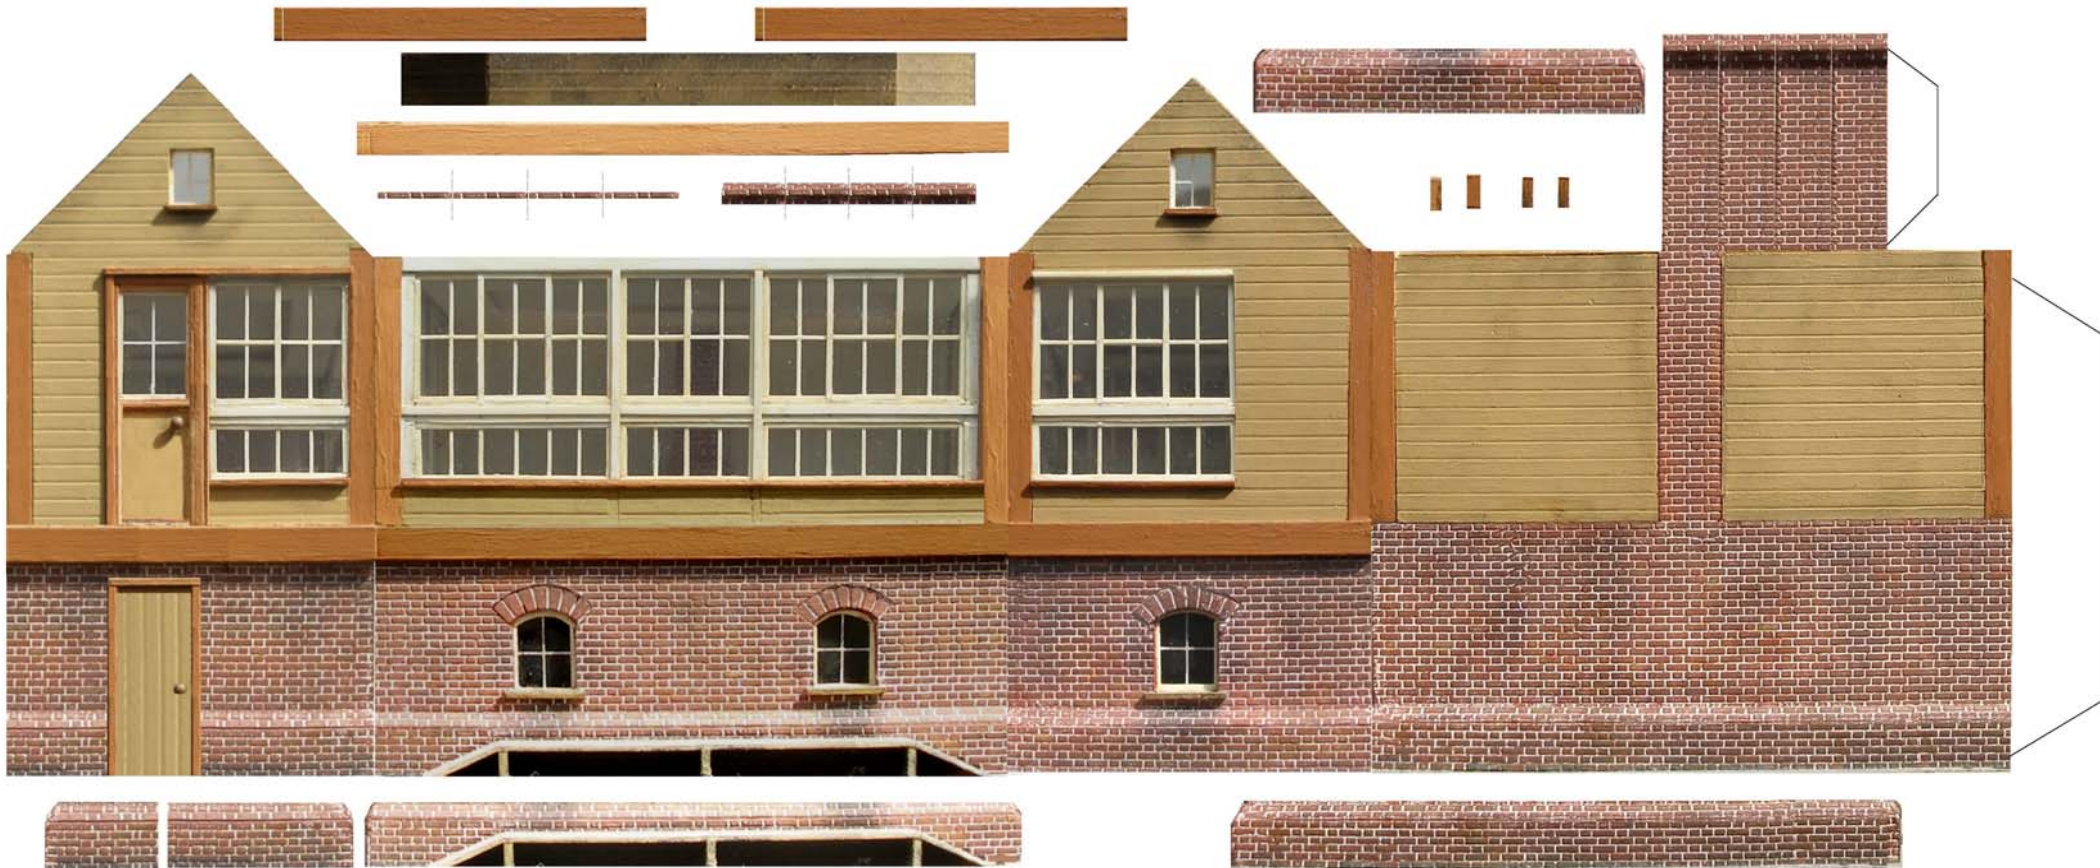

**LYR Size 6 Signal Box - brick base (L&YR colour scheme)**  
**4mm scale Sheet 1**

Free Download from [www.Hall-Royd-Junction.co.uk](http://www.Hall-Royd-Junction.co.uk)  
© J K Wallace 2013 All rights reserved; for personal use only  
Chiltern Modelling Services, P&A House, Alma Road, Chesham, Bucks. HP5 3HB, UK  
[www.hall-royd-junction.co.uk](http://www.hall-royd-junction.co.uk)

**LYR Size 6 Signal Box - brick base (L&YR colour scheme)**  
**4mm scale Sheet 2**